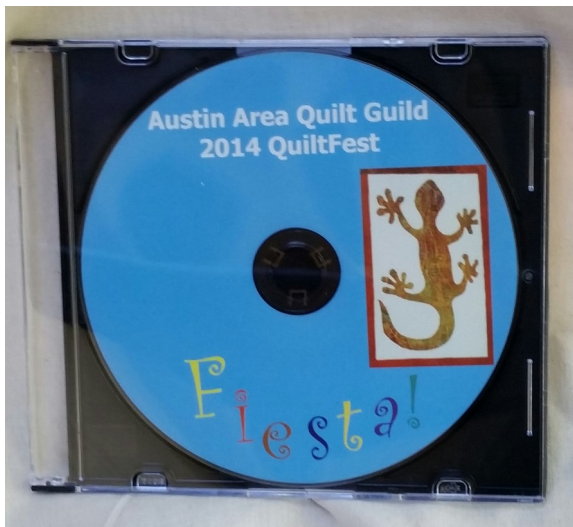

2016 Show Specialties

2016 Pin- Red/White & Stars
Capital of Texas Quiltfest
\$6.00

Pins - Previous Year's
2 / \$6.00

Credit Card Holder-
Quiltfest Logo - \$8.00

Pen/Stylus- Quiltfest Logo
\$1.50 or 4 / \$5.00

*Cotton Quilt Bag,
Holds a Queen sized Quilt-
Quiltfest Logo
\$8.00 or 3 / \$20.00*

*Tote - Previous Years
\$15.00*

2014 Quiltfest CD \$5.00

*Coffee Mug -
Quiltfest Logo
\$8.00*

{ALSO: Earrings + Pin (Previous Year's)\$5.00}